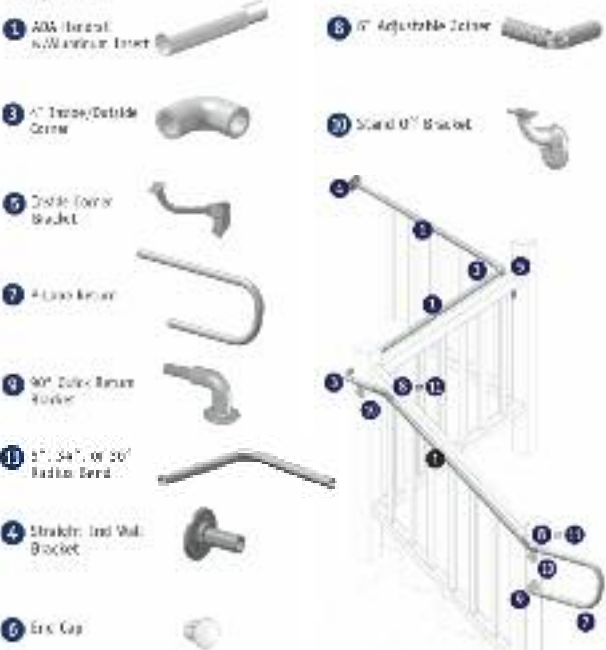

Available in 3 Different Colors
and 4 Different Balusters

Square Balusters

Square Balusters

Colonial Balusters

We Offer All Components of Building
Code Approved ADA-Rated Hand Rail

Components:

Specialty Railing

4500 C Series

6500 C Series

Admiral Also Offers...

- ✘ Multiple Bracket Systems
- ✘ Post Mounting Options
- ✘ Matching Gates and Hardware Available
- ✘ Pergola Components

The Best Value Just Became Simple!